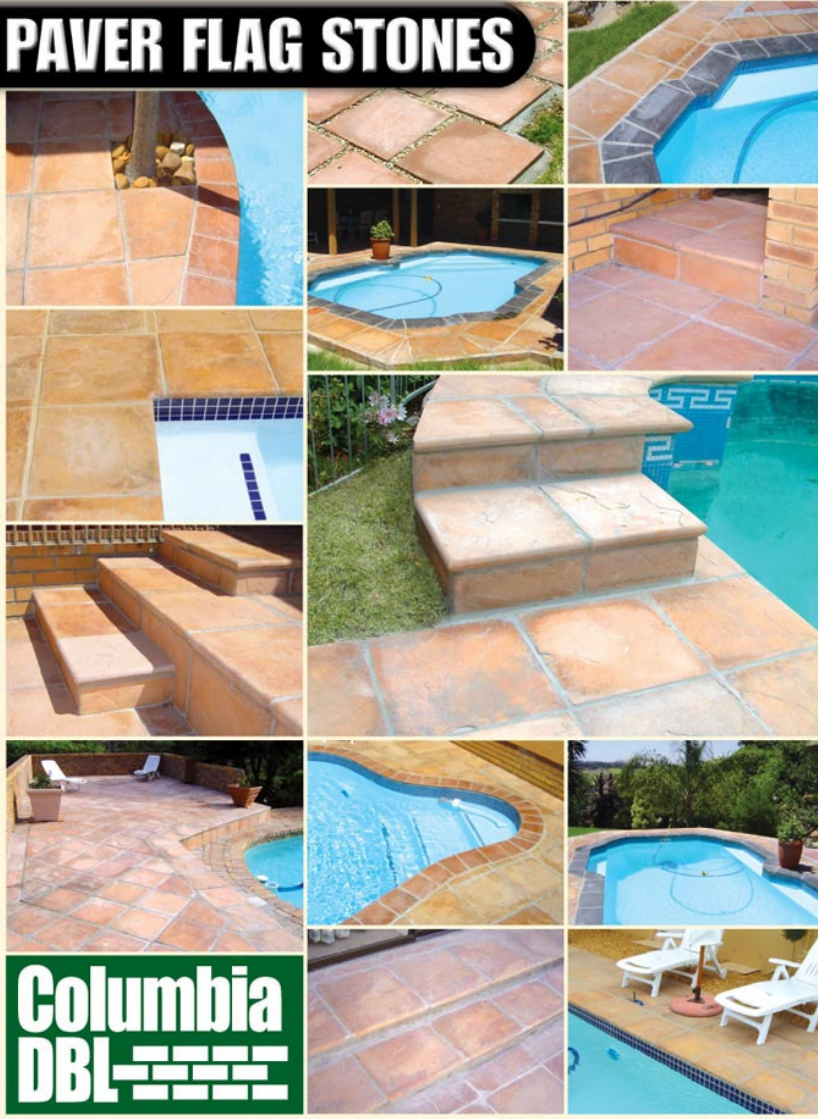

PAVER FLAG STONES

**Columbia
DBL**

BUILT FOR LIFE

Rhinestone Paver	Rhinestone Paver (3 sizes)	Rhinestone Tile	Riverstone Tile (3 sizes)
<ul style="list-style-type: none"> • 450 x 450 x 50 • 300 x 300 x 50 	<ul style="list-style-type: none"> • 600 x 600 x 50 • 600 x 300 x 50 • 300 x 290 x 50 	<ul style="list-style-type: none"> • 450 x 450 x 16 	<ul style="list-style-type: none"> • 450 x 450 x 16 • 450 x 225 x 16 • 225 x 225 x 16

And much more...
 The range is suitable for patio's, pool areas, steps, courtyards and pathways.
 Wide range of colours and textures that simulate the effects of natural stone.
 Our highly skilled developers are able to combine architectural detail with a natural stone finish.