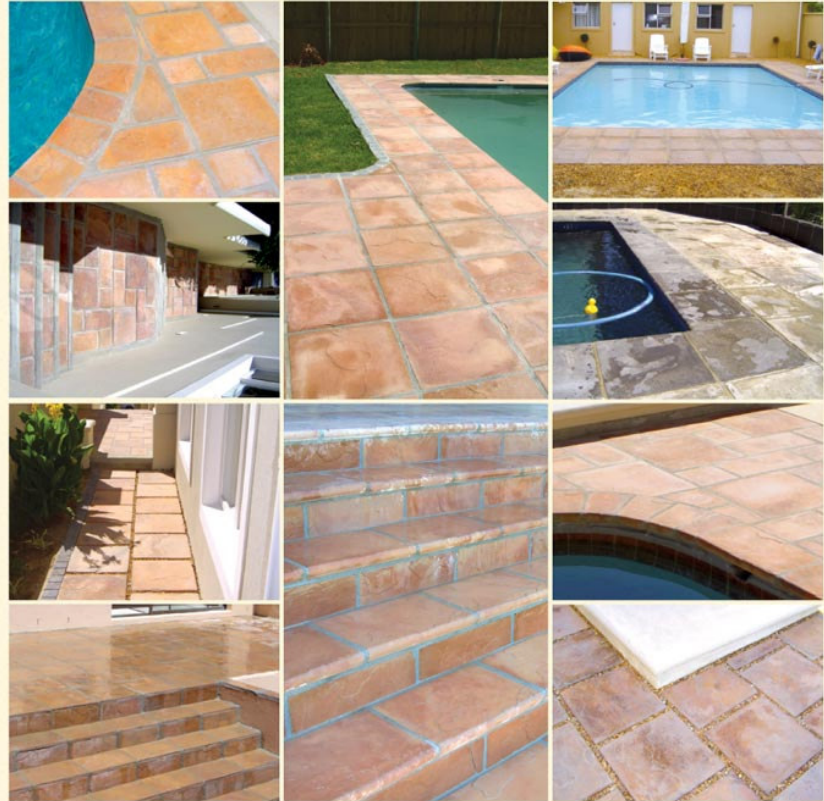

PAVER FLAG STONES

**Columbia
DBL**

BUILT FOR LIFE

Rhinestone Paver	Rhinestone Paver (3 sizes)	Rhinestone Tile	Riverstone Tile (3 sizes)
<ul style="list-style-type: none"> • 450 x 450 x 50 • 300 x 300 x 50 	<ul style="list-style-type: none"> • 600 x 600 x 50 • 600 x 300 x 50 • 300 x 290 x 50 	<ul style="list-style-type: none"> • 450 x 450 x 16 	<ul style="list-style-type: none"> • 450 x 450 x 16 • 450 x 225 x 16 • 225 x 225 x 16

And much more...
 The range is suitable for patio's, pool areas, steps, courtyards and pathways.
 Wide range of colours and textures that simulate the effects of natural stone.
 Our highly skilled developers are able to combine architectural detail with a natural stone finish.